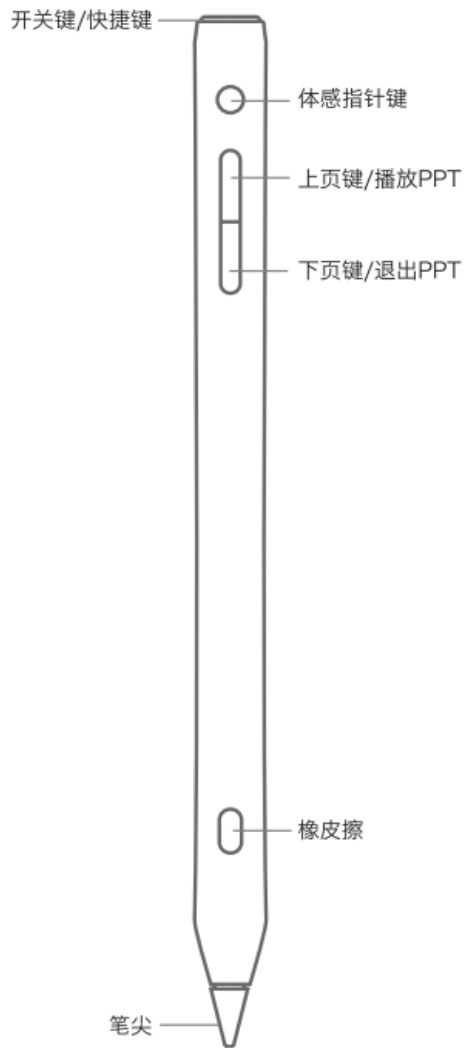

目录

1	产品概述.....	4
2	简介.....	4
3	操作示意说明.....	5
	3.1 充电.....	5
	3.2 更换笔尖.....	5
4	技术规格参数.....	6
	4.1.....	6
	4.2.....	6
	4.3.....	6
	4.4.....	6
	4.5.....	6
	4.6.....	6
	4.7.....	6
	4.8.....	6
	4.9.....	6
	4.10.....	7
5	包装清单.....	7

1 产品概述

书星™主动式红外智能笔是一款多功能智能笔，可为用户提供人性化的交互使用体验，广泛应用于教育、培训、商业、会议等领域。

2 简介

产品主要由 6 部分组成，各部分名称及功能如下：

Figure 1 结构组成示意图

3 操作示意

3.1 充电

序号	功能	操作方法	示意图
3.1.1	充电	用数据线将笔设备连接充电	 <p>The diagram illustrates the charging process. On the left is a vertical smart pen with a small circular port near the top. To its right is a USB Type-C cable. An arrow points from the text 'USB Type-C' to the cable's connector. Another arrow points from the cable's connector to the pen's port. The text '图表 2 充电示意图' is located at the bottom right of the diagram area.</p>

3.2 更换笔尖

序号	功能	操作方法	示意图
3.2.1	更换笔尖	将磨损的笔尖从笔头上拔出，替换新的笔尖	 <p>The diagram shows the tip replacement process. It depicts the smart pen horizontally. An arrow points to the left, indicating the removal of the old tip. Another arrow points to the right, indicating the insertion of a new tip. The text '图表 3 笔尖更换' is located at the bottom right of the diagram area.</p>